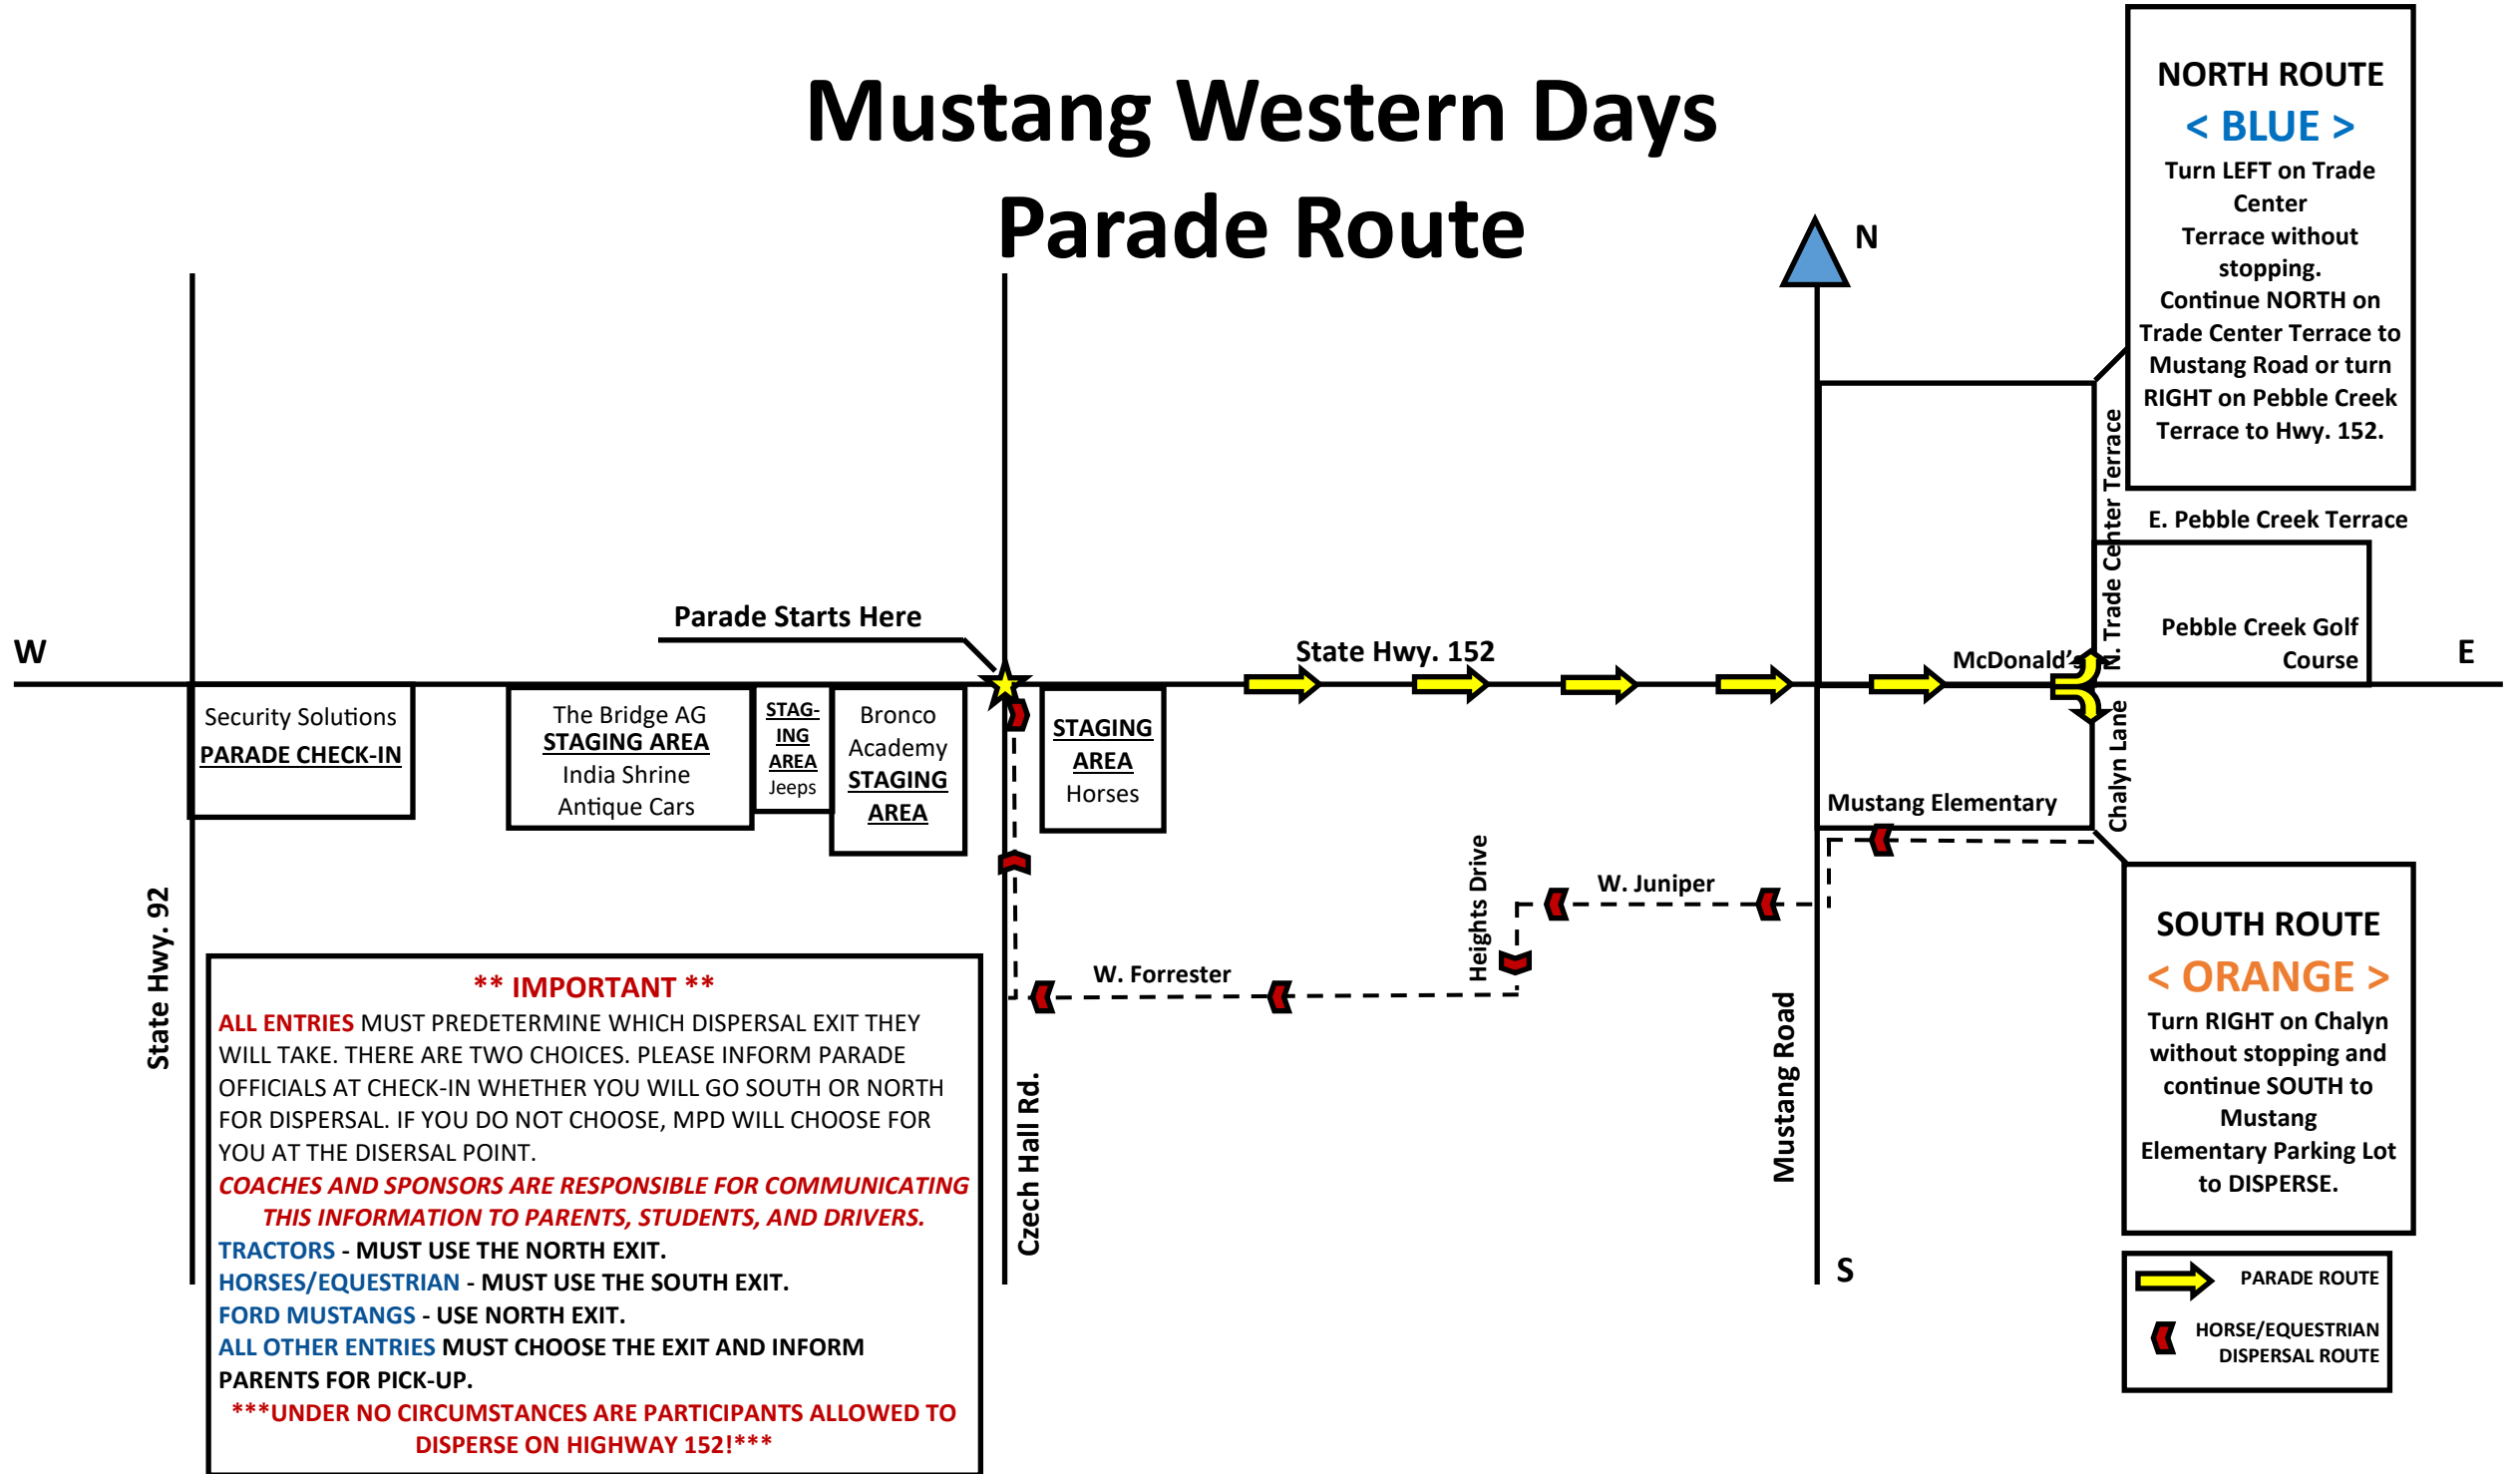

Mustang Western Days Parade Route

NORTH ROUTE
< BLUE >
 Turn LEFT on Trade Center Terrace without stopping. Continue NORTH on Trade Center Terrace to Mustang Road or turn RIGHT on Pebble Creek Terrace to Hwy. 152.

E. Pebble Creek Terrace
 Pebble Creek Golf Course

SOUTH ROUTE
< ORANGE >
 Turn RIGHT on Chalyn without stopping and continue SOUTH to Mustang Elementary Parking Lot to DISPERSE.

**** IMPORTANT ****
ALL ENTRIES MUST PREDETERMINE WHICH DISPERSAL EXIT THEY WILL TAKE. THERE ARE TWO CHOICES. PLEASE INFORM PARADE OFFICIALS AT CHECK-IN WHETHER YOU WILL GO SOUTH OR NORTH FOR DISPERSAL. IF YOU DO NOT CHOOSE, MPD WILL CHOOSE FOR YOU AT THE DISPERSAL POINT.
COACHES AND SPONSORS ARE RESPONSIBLE FOR COMMUNICATING THIS INFORMATION TO PARENTS, STUDENTS, AND DRIVERS.
TRACTORS - MUST USE THE NORTH EXIT.
HORSES/EQUESTRIAN - MUST USE THE SOUTH EXIT.
FORD MUSTANGS - USE NORTH EXIT.
ALL OTHER ENTRIES MUST CHOOSE THE EXIT AND INFORM PARENTS FOR PICK-UP.
*****UNDER NO CIRCUMSTANCES ARE PARTICIPANTS ALLOWED TO DISPERSAL ON HIGHWAY 152!*****